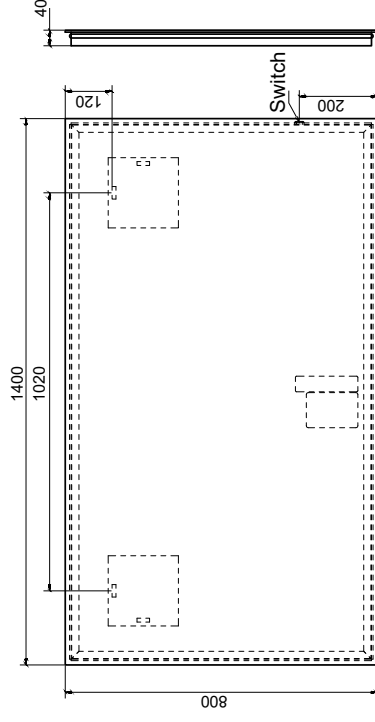

ambi quattro

901-1408-02 / ambi quattro 140x80

eumar

www.eumar.ee/174

Price is for base-model and does not include functional openings, accessories and customizations. / Der Preis bezieht sich ausschließlich auf das Standard Modell. Nicht beinhaltet sind Öffnungen, Zubehörteile und Maßanfertigungen / *Prix indiqués pour les modèles de base, n'inclus pas les options, ouvertures, accessoires ni adaptations.*

All drawings contain necessary measurements, which are subject to standard tolerances. They are stated in mm and are non-binding. Exact measurements, in particular of customized products, can only be taken from the finished product. Information about tolerances can be found in our General Terms and Conditions (GTC) - www.eumar.ee/gtc. In the interests of technical progress we reserve the right to introduce technical modifications.